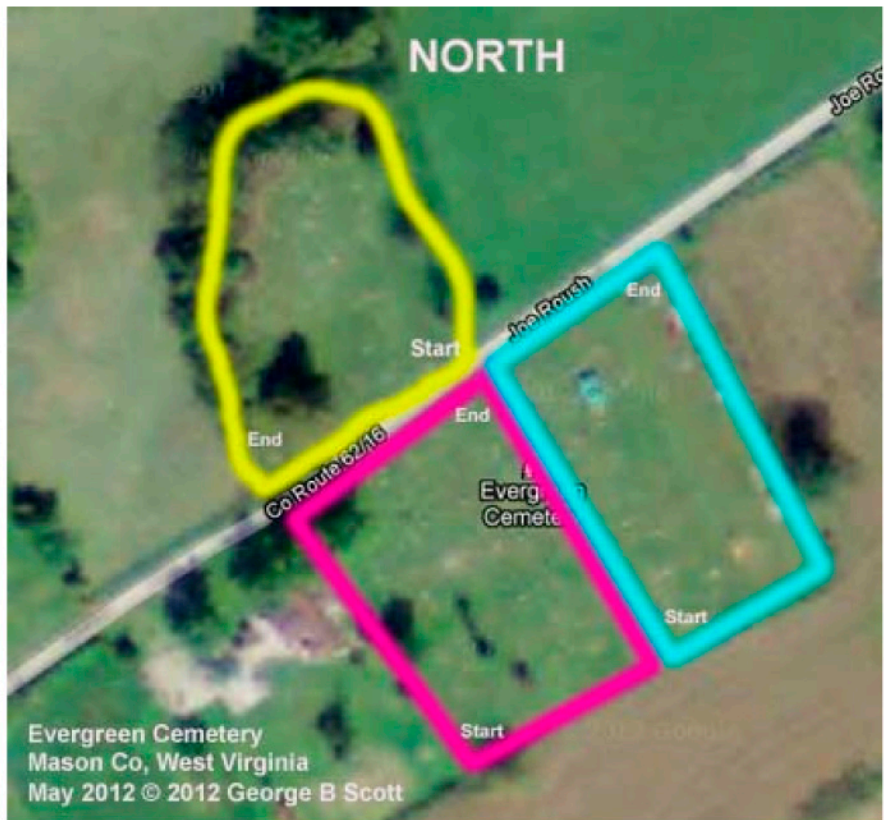

Layout and Notes – Evergreen Cemetery Mason Co, WV

Photographs were taken in yellow section first, blue second and pink third. Each photo has a number. Numbers 4042-4319 were taken in the yellow section, 4320-4413 in the blue section and 4414-4659 in the pink section. Each section has a “Start” and “End” noted. Photos were taken in order from the “Start” location in rows going from the South to the NNW (essentially parallel to the north/south easterly border lines. By knowing the number of the grave photo, you should be able to more quickly locate the tombstone in the cemetery.